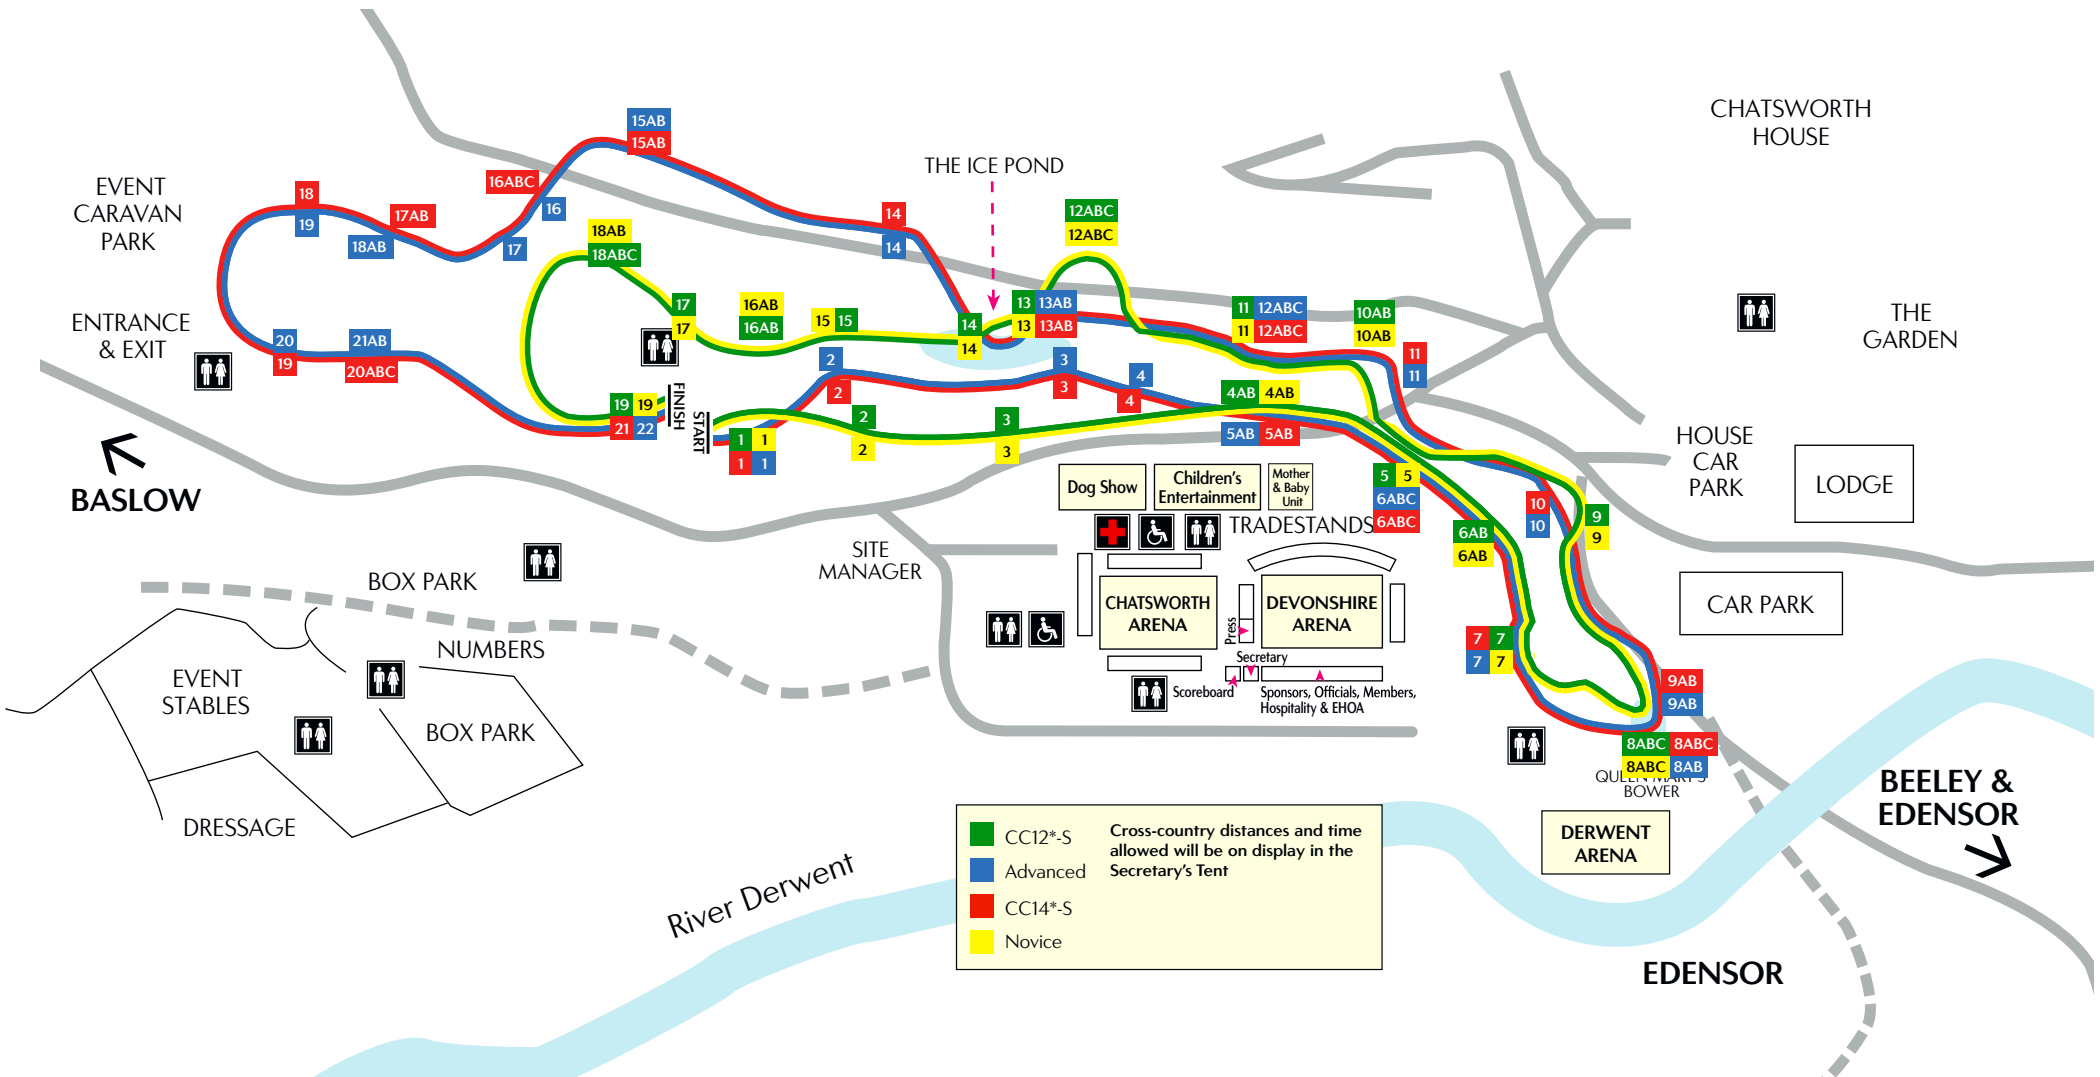

## Bank

Cash and banking facilities can be found next the scoreboard.

## First Aid

St John Ambulance is located above the road behind the trade stands and Chatsworth Arena.

## Loos

Located as shown on the map.

## Event Mobility

Event Mobility are based at the north end of the Chatsworth Arena where electric scooters are available for hire during the event.