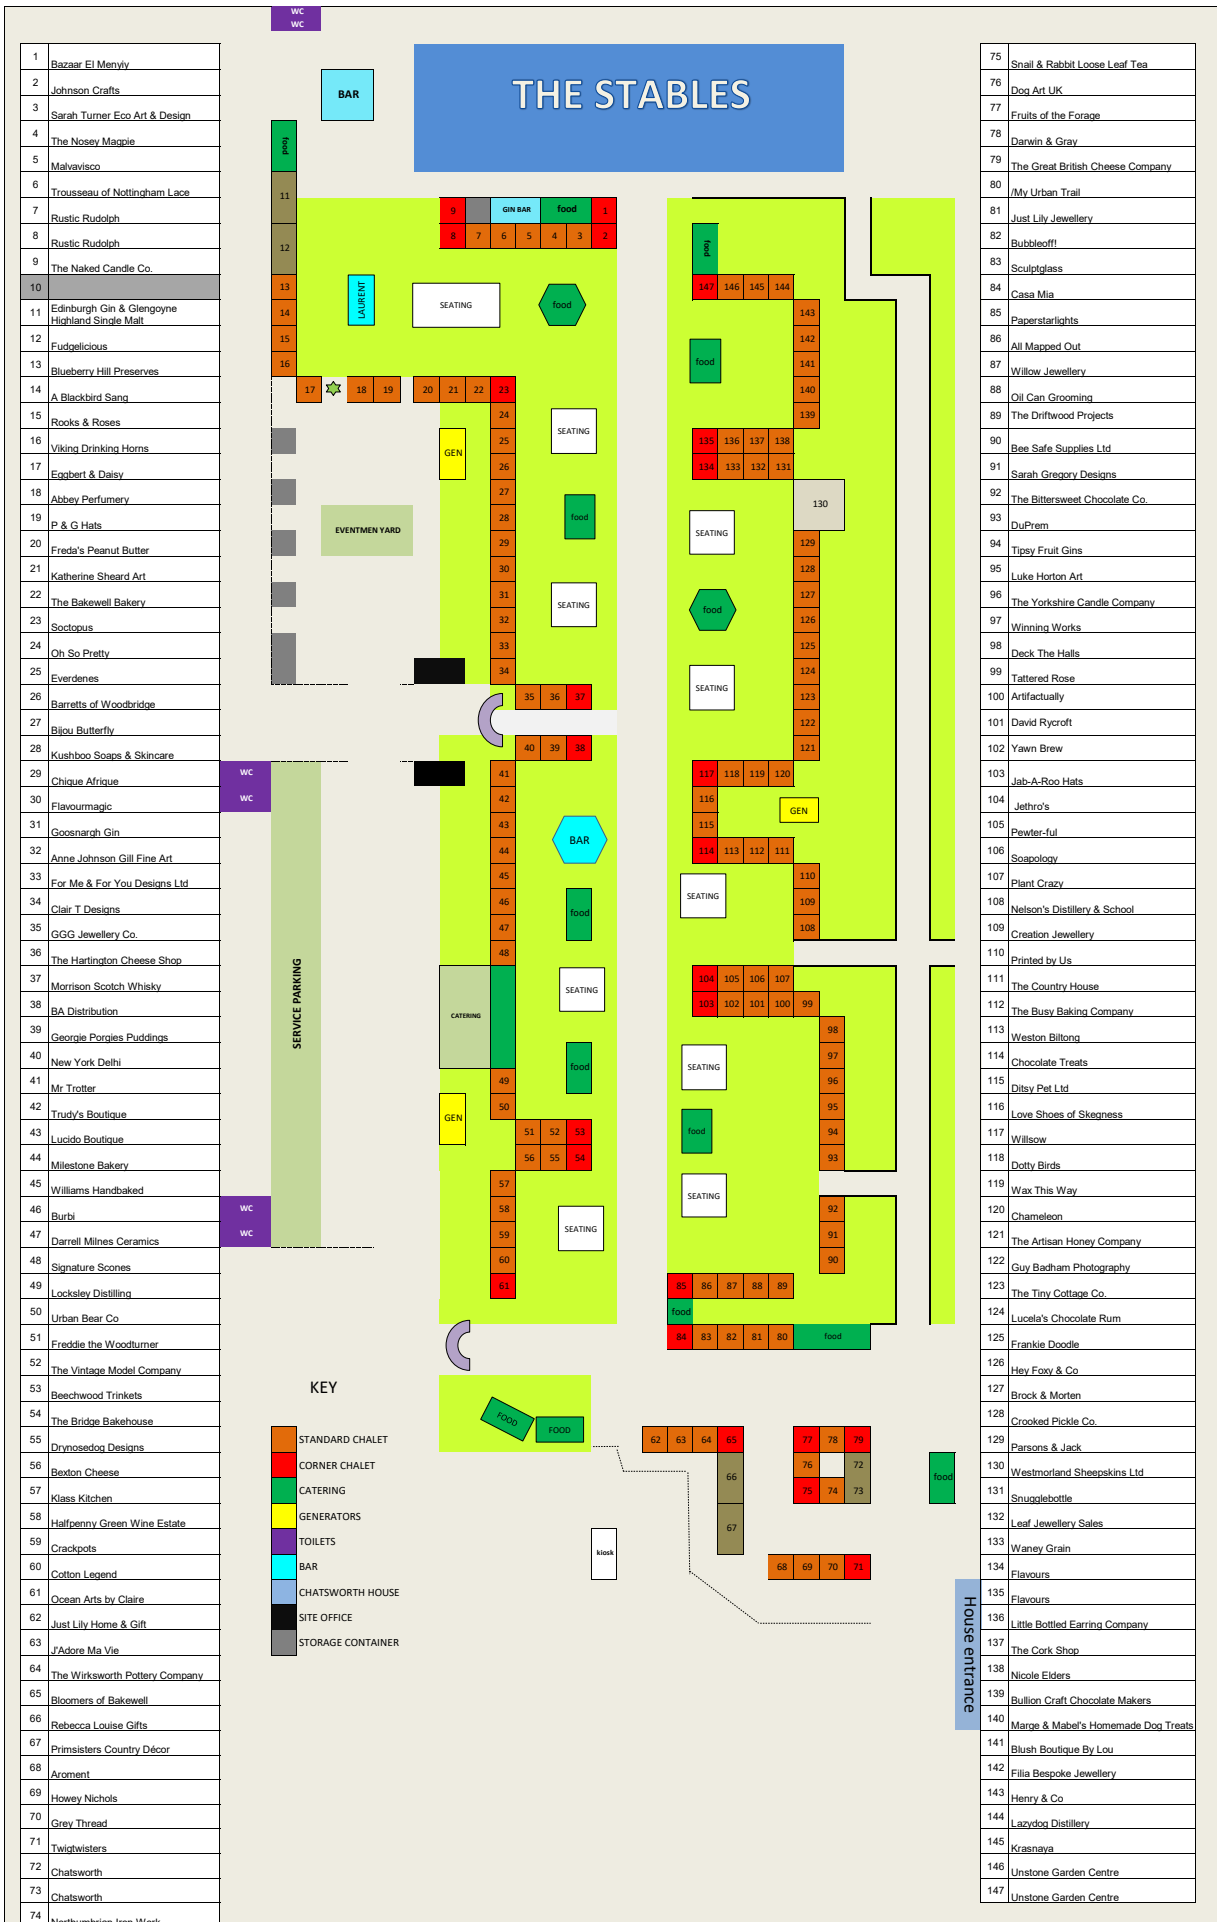

Chatsworth Christmas Market 2023

16th - 26th November

KEY

■	STANDARD CHALET
■	CORNER CHALET
■	CATERING
■	GENERATORS
■	TOILETS
■	BAR
■	CHATSWORTH SITE
■	SITE OFFICE
■	STORAGE CONTAINER

1	Bazaar El Menvy
2	Johnson Crafts
3	Sarah Turner Eco Art & Design
4	The Nosey Maape
5	Malvaisico
6	Trousseau of Nottingham Lace
7	Rustic Rudolph
8	Rustic Rudolph
9	The Naked Candle Co.
10	
11	Edinburgh Gin & Glengoyne Highland Single Malt
12	Fuddeicious
13	Blueberry Hill Preserves
14	A Blackbird Sang
15	Rooks & Roses
16	Viking Drinking Horns
17	Egbert & Daisy
18	Abbey Perfumery
19	P & G Hats
20	Freda's Peanut Butter
21	Katherine Sheard Art
22	The Bakewell Bakery
23	Soctopus
24	Oh So Pretty
25	Everdenes
26	Barretts of Woodbridge
27	Bijou Butterfly
28	Kushboo Soaps & Skincare
29	Chique Afrique
30	Flavourmagic
31	Goosenagh Gin
32	Anne Johnson Gill Fine Art
33	For Me & For You Designs Ltd
34	Clair T Designs
35	GGG Jewellery Co.
36	The Hartington Cheese Shop
37	Morrison Scotch Whisky
38	BA Distribution
39	Georgie Porjjes Puddings
40	New York Delhi
41	Mr Trotter
42	Trudy's Boutique
43	Lucido Boutique
44	Milestone Bakery
45	Williams Handbaked
46	Burbs
47	Darrell Milnes Ceramics
48	Signature Scones
49	Locksley Distilling
50	Urban Bear Co
51	Fredkie the Woodturner
52	The Vintage Model Company
53	Beechwood Trinkets
54	The Bridge Bakehouse
55	Drynosodog Designs
56	Bexton Cheese
57	Klass Kitchen
58	Halfpenny Green Wine Estate
59	Crackpots
60	Cotton Legend
61	Ocean Arts by Claire
62	Just Lily Home & Gift
63	J'Adore Ma Vie
64	The Winkworth Pottery Company
65	Bloomers of Bakewell
66	Rebecca Louise Gifts
67	Primisters Country Décor
68	Aroment
69	Howey Nichols
70	Grey Thread
71	Twigwisters
72	Chatsworth
73	Chatsworth
74	Northumbrian Iron Work

House entrance