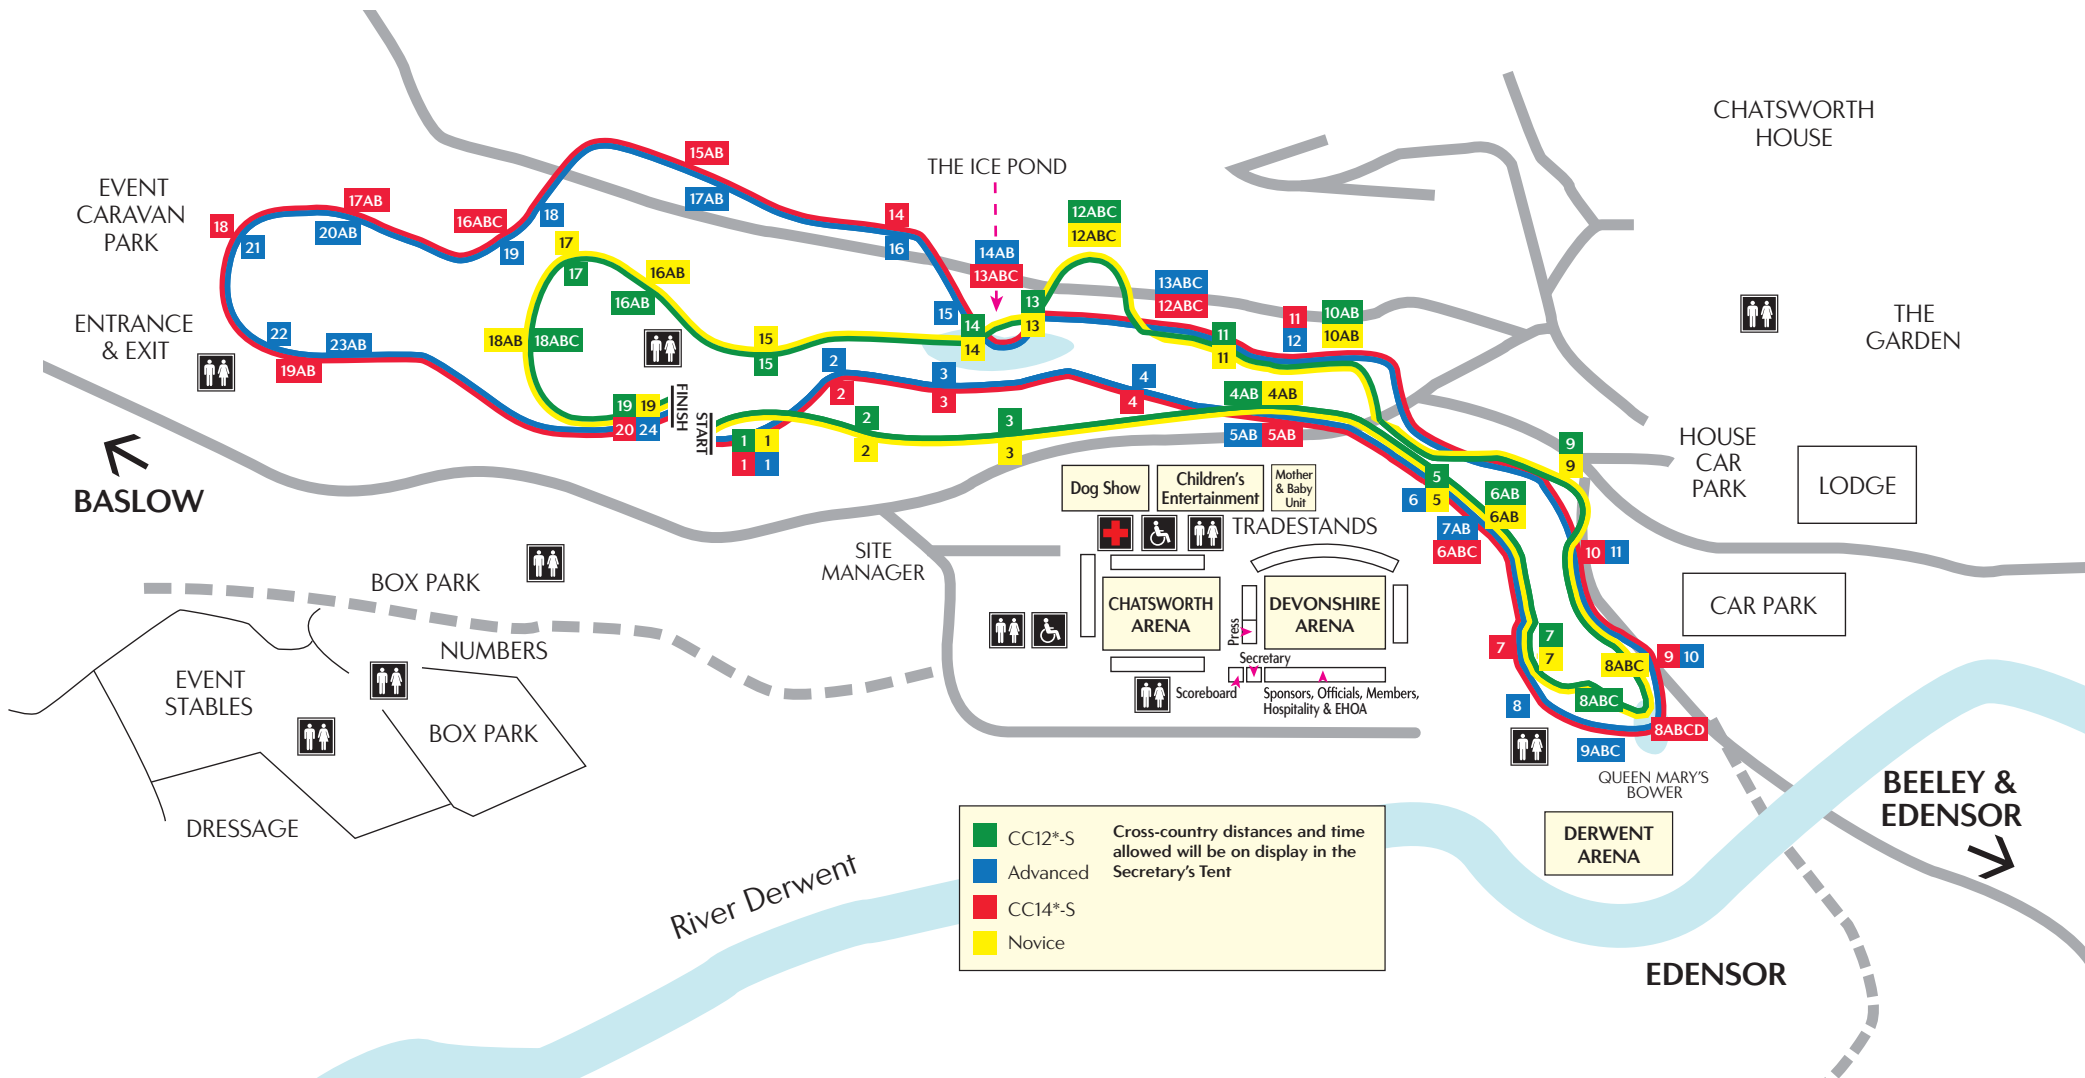

CHATSWORTH INTERNATIONAL HORSE TRIALS 2022

Bank

Cash and banking facilities can be found next the scoreboard.

First Aid

St John Ambulance is located above the road behind the trade stands and Chatsworth Arena.

Lost Children/Lost Property/Telephone

Please contact the Secretary in this instance.

Loos

Located as shown on the map.

Information

Please use the litter bins provided.

Please keep dogs on leads at all times.

Spectators are asked not to climb walls and to strictly observe NO ENTRY signs.

Photographs

Competitors photographs may be obtained from Ultimate Images - www.ultimate-images.co.uk

Event Mobility

Event Mobility are based at the north end of the Chatsworth Arena where electric scooters are available for hire during the event.

Chatsworth House

Chatsworth House, Gardens, farmyard and playground are all open as normal during the event.